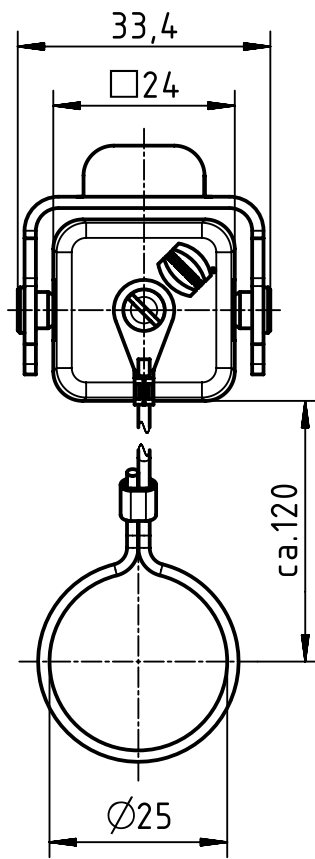

1 2 3 4 5 6

A

B

C

D

| | | | | | | | |
|---|--|---|--------------------------|----------------------|----------------------|--|--------------------|
| | All Dimensions in mm Original Size DIN A4 | | Scale 1:1 | Free size tol. | | Ref. Sub. TB 09 37 003 5402 v. 12.03.07 | |
| | | All rights reserved Department EL PD | | Created by FINKEV | Inspected by GERB | Standardisation TIEMANNA | Date 2019-07-22 |
| HARTING Electric GmbH & Co. KG D-32339 Espelkamp | | Title Han M Protect Cover Die Cast for Hood PG | | | | Doc-Key / ECM-Nr. 100197448/UGD/004/A 500000150312 | |
| | | Type TB | Number 09 37 003 5402 | | | Rev. A | Page 1/1 |