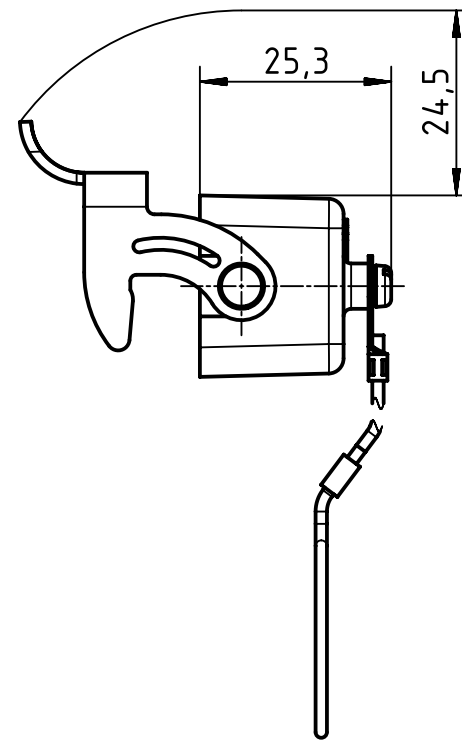

1 2 3 4 5 6

A

B

C

D

| | | | | | | | |
|---|--|---|--------------------------|----------------------|----------------------|--|--------------------|
| | All Dimensions in mm Original Size DIN A4 | | Scale 1:1 | Free size tol. | | Ref. Sub. TB 09 37 003 5402 v. 12.03.07 | |
| | | All rights reserved Department EL PD | | Created by FINKEV | Inspected by GERB | Standardisation TIEMANNA | Date 2019-07-22 |
| HARTING Electric GmbH & Co. KG D-32339 Espelkamp | | Title Han M Protect Cover Die Cast for Hood PG | | | | Doc-Key / ECM-Nr. 100197448/UGD/004/A 500000150312 | |
| | | Type TB | Number 09 37 003 5402 | | | Rev. A | Page 1/1 |