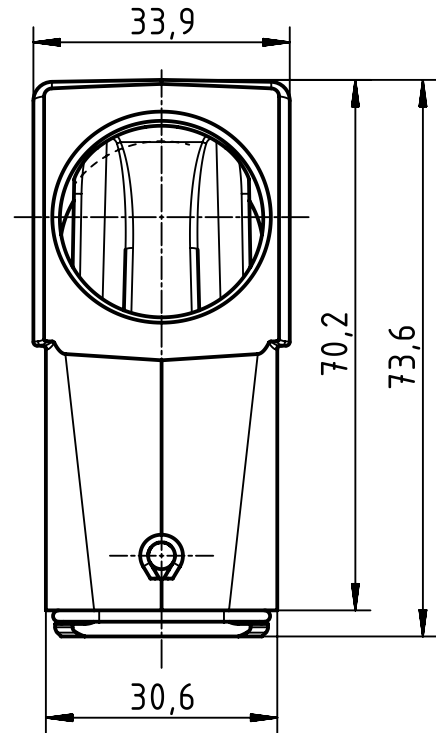

1 2 3 4 5 6

A

B

C

D

 All Dimensions in mm Original Size DIN A4	Scale	Free size tol.			Ref.
	1:1				Sub. TB 09 62 025 0541 v. 18.05.04
 All rights reserved Department EL PD	Created by	Inspected by	Standardisation	Date	State
	FINKEV	GERB	SCHMIDTM	2018-09-04	Final Release
HARTING Electric GmbH & Co. KG D-32339 Espelkamp	Title				Doc-Key / ECM-Nr.
	Han EMC 25 Hood Side Entry PG 21				100090390/UGD/005/A 500000138645
Type		Number		Rev.	Page
TB		09 62 025 0541		A	1/1