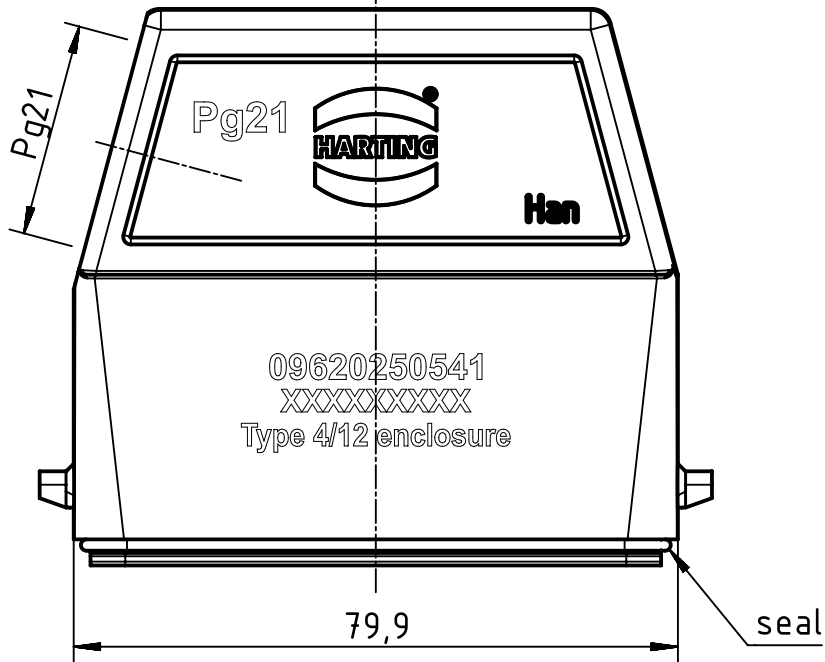

1 2 3 4 5 6

A

B

C

D

 All Dimensions in mm Original Size DIN A4	Scale	Free size tol.			Ref.
	1:1				Sub. TB 09 62 025 0541 v. 18.05.04
 All rights reserved Department EL PD	Created by	Inspected by	Standardisation	Date	State
	FINKEV	GERB	SCHMIDTM	2018-09-04	Final Release
HARTING Electric GmbH & Co. KG D-32339 Espelkamp	Title				Doc-Key / ECM-Nr.
	Han EMC 25 Hood Side Entry PG 21				100090390/UGD/005/A 500000138645
Type		Number		Rev.	Page
TB		09 62 025 0541		A	1/1