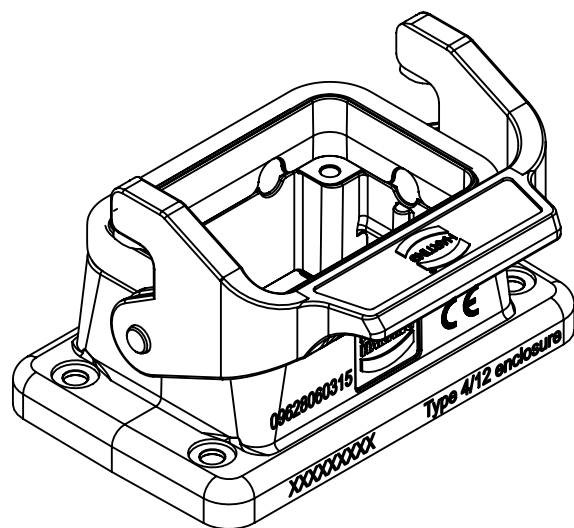

panel cut out (1:2)

 All Dimensions in mm Original Size DIN A4		Scale 1:1		Free size tol.		Ref.	
 All rights reserved Department EL PD		Created by WENE	Inspected by LUOK	Standardisation ROEBEN	Date 2021-09-01	State Final Release	
HARTING D-32339 Espelkamp		Title Han 6EMC/B-HBM-Rear Fit-SL				Doc-Key / ECM-Nr. 100772835/UGD/001/B 500000200364	
		Type TB	Number 09 62 806 0315			Rev. B	Page 1/1