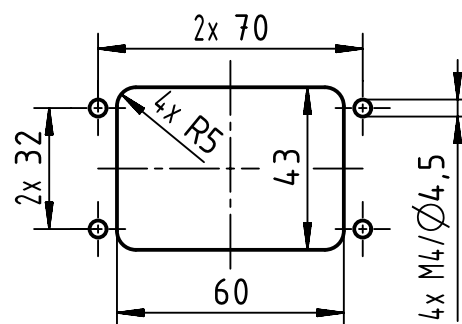

panel cut out (1:2)

 All Dimensions in mm Original Size DIN A4		Scale 1:1		Free size tol.		Ref.	
 All rights reserved Department EL PD		Created by WENE	Inspected by LUOK	Standardisation ROEBEN	Date 2021-09-01	State Final Release	
HARTING D-32339 Espelkamp		Title Han 6EMC/B-HBM-Rear Fit-SL				Doc-Key / ECM-Nr. 100772835/UGD/001/B 500000200364	
		Type TB	Number 09 62 806 0315			Rev. B	Page 1/1