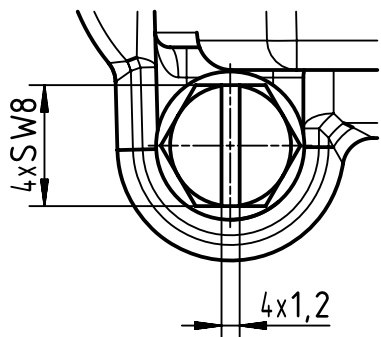

A (2:1)

 All Dimensions in mm Original Size DIN A4		Scale 1:1	Free size tol.		Ref.
 All rights reserved Department EL PD		Created by MEYERLE	Inspected by GERB	Standardisation 302077	Date 2021-04-15
HARTING D-32339 Espelkamp		Title Han EMC 10 Hood Side Entry M40			State Final Release
		Type TB	Number 19 62 010 0543		Doc-Key / ECM-Nr. 100180429/UGD/003/B 500000193148 Rev. B Page 1/1