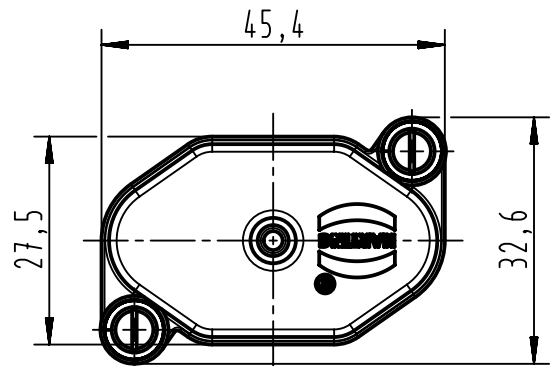

1 2 3 4 5 6

A

B

C

D

	All rights reserved Department EL PD - CN HARTING Electric GmbH & Co. KG D-32339 Espelkamp	All Dimensions in mm Original Size DIN A4	Scale 1:1	Free size tol.		Ref. Sub.
		Created by LONGL	Inspected by LONGA	Standardisation SCHMIDTM	Date 2013-01-22	State Final Release
Title Han 3HPR Cover Toggle w/o black chrome						Doc-Key / ECM-Nr. 100217011/UGD/003/B
Type TB		Number 09 40 003 5401				Rev. B
						Page 1/1