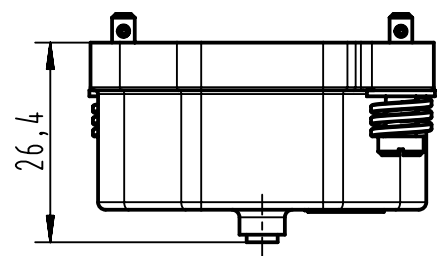

1 2 3 4 5 6

A

B

C

D

	All rights reserved Department EL PD - CN HARTING Electric GmbH & Co. KG D-32339 Espelkamp	All Dimensions in mm Original Size DIN A4	Scale 1:1	Free size tol.		Ref. Sub.
		Created by LONGL	Inspected by LONGA	Standardisation SCHMIDTM	Date 2013-01-22	State Final Release
Title Han 3HPR Cover Toggle w/o black chrome						Doc-Key / ECM-Nr. 100217011/UGD/003/B
Type TB		Number 09 40 003 5401				Rev. B
						Page 1/1