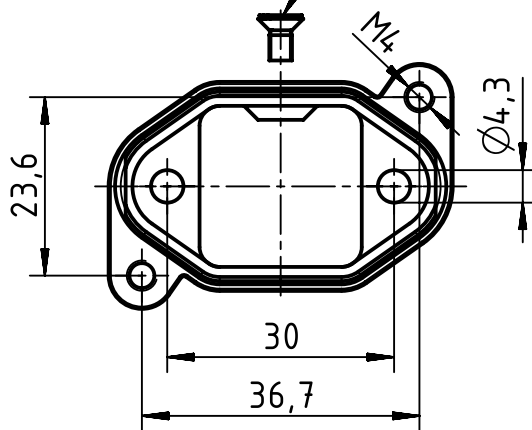

panel cut out

fixing screw M3x6 enclosed separately

range of delivery: housing: zinc die-casting alloy  
 sealing: 2 O-rings  
 insert fixing screw for IP 68

	All rights reserved Department EL PD - DE HARTING Electric GmbH & Co. KG D-32339 Espelkamp	All Dimensions in mm Original Size DIN A4	Scale 1:1	Free size tol.	Ref. Sub.
		Created by RULLKOETTER	Inspected by BERGHORN	Standardisation RUETERA	Date 2018-01-31
Title Han 3HPR-agg-SV					Doc-Key / ECM-Nr. 100131079/UGD/005/E 500000127491
Type TB		Number 09 40 703 0311			Rev. E
					Page 1/1