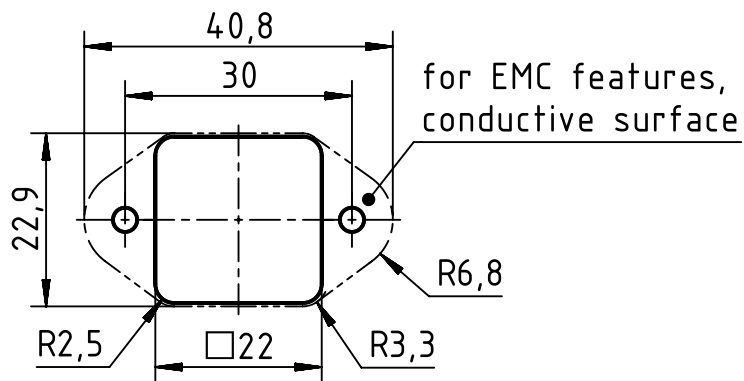

panel cut out

fixing screw M3x6 enclosed separately

range of delivery: housing: zinc die-casting alloy  
 sealing: 2 O-rings  
 insert fixing screw for IP 68

	All rights reserved Department EL PD - DE HARTING Electric GmbH & Co. KG D-32339 Espelkamp	All Dimensions in mm Original Size DIN A4	Scale 1:1	Free size tol.	Ref. Sub.
		Created by RULLKOETTER	Inspected by BERGHORN	Standardisation RUETERA	Date 2018-01-31
Title Han 3HPR-agg-SV					Doc-Key / ECM-Nr. 100131079/UGD/005/E 500000127491
Type TB		Number 09 40 703 0311			Rev. E
					Page 1/1