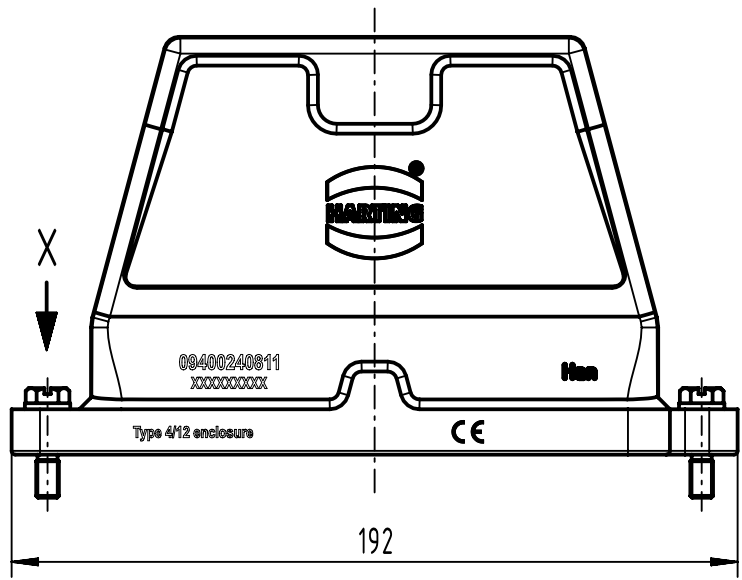

1 2 3 4 5 6

A

B

C

D

X (2:1)

	All Dimensions in mm Original Size DIN A4		Scale 1:2	Free size tol.		Ref.	
						Sub.	
	All rights reserved		Created by SPRENB	Inspected by GERB	Standardisation	Date 2021-08-11	
	Department EL PD					State Final Release	
HARTING			Title Han 24HPR Hood w/o Pg-Screw locking			Doc-Key / ECM-Nr. 100200133/UGD/004/C 500000200804	
D-32339 Espelkamp			Type TB	Number 09 40 024 0811			
						Rev. C	Page 1/1