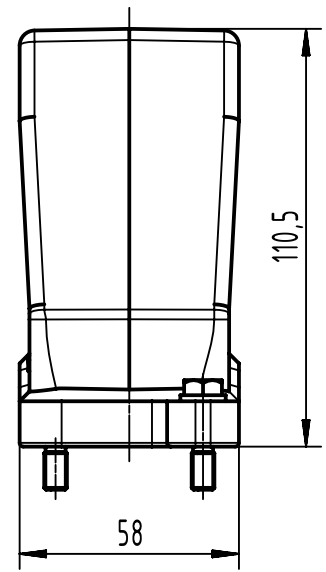

1 2 3 4 5 6

A

B

C

D

X (2:1)

	All Dimensions in mm Original Size DIN A4		Scale 1:2	Free size tol.		Ref.	
						Sub.	
	All rights reserved		Created by SPRENB	Inspected by GERB	Standardisation	Date 2021-08-11	
	Department EL PD					State Final Release	
HARTING			Title Han 24HPR Hood w/o Pg-Screw locking			Doc-Key / ECM-Nr. 100200133/UGD/004/C 500000200804	
D-32339 Espelkamp			Type TB	Number 09 40 024 0811			
						Rev. C	Page 1/1