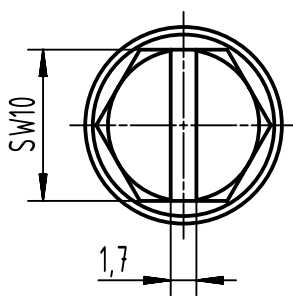

1 2 3 4 5 6

A

B

C

D

X (2:1)

	All Dimensions in mm Original Size DIN A4		Scale 1:2	Free size tol.		Ref.	
						Sub.	
	All rights reserved		Created by SPRENB	Inspected by GERB	Standardisation	Date 2021-08-11	
	Department EL PD					State Final Release	
HARTING			Title Han 24HPR Hood w/o Pg-Screw locking			Doc-Key / ECM-Nr. 100200133/UGD/004/C 500000200804	
D-32339 Espelkamp			Type TB	Number 09 40 024 0811			
						Rev. C	Page 1/1