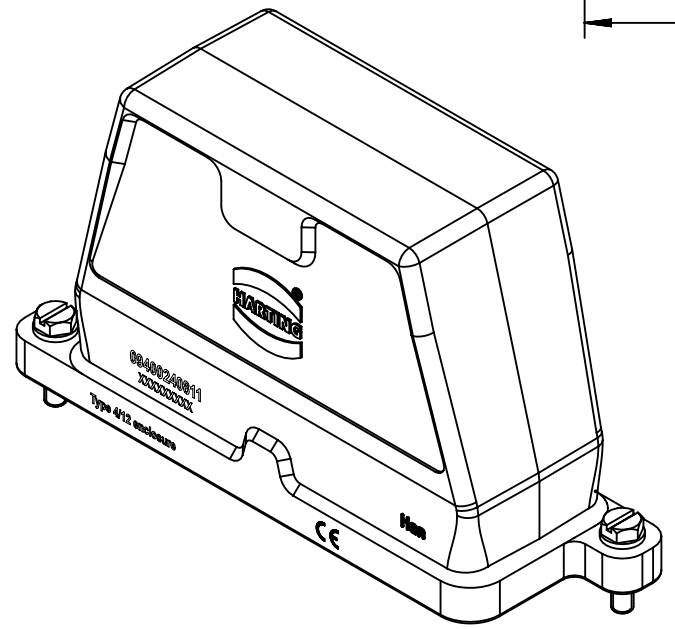

1 2 3 4 5 6

A

B

C

D

X (2:1)

	All Dimensions in mm Original Size DIN A4		Scale 1:2	Free size tol.		Ref.	
						Sub.	
	All rights reserved		Created by SPRENB	Inspected by GERB	Standardisation	Date 2021-08-11	
	Department EL PD					State Final Release	
HARTING			Title Han 24HPR Hood w/o Pg-Screw locking			Doc-Key / ECM-Nr. 100200133/UGD/004/C 500000200804	
D-32339 Espelkamp			Type TB	Number 09 40 024 0811			
						Rev. C	Page 1/1