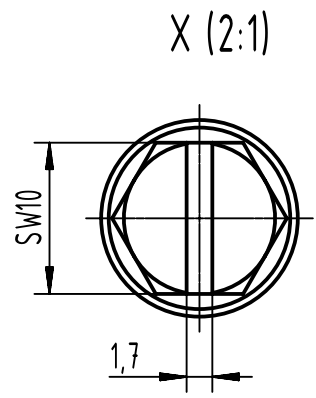

1 2 3 4 5 6

A  
B  
C  
D

|                   |  |  |   |                          |                           |  |
|-------------------|--|--|---|--------------------------|---------------------------|--|
|                   | All Dimensions in mm<br>Original Size DIN A4 |  | Scale<br>1:2                                      | Free size tol.           |                           | Ref.   |
|                   |  |  |   |                          |                           | Sub.   |
|                   | All rights reserved                          |  | Created by<br>SPRENB                              | Inspected by<br>GERB     | Standardisation<br>302077 | Date<br>2021-05-18                                       |
|                   | Department EL PD                             |  |   |                          |                           | State<br>Final Release                                   |
| HARTING           |  |  | Title<br>Han 24HPR Hood Top Entry 4xM25 ScrewLock |                          |                           | Doc-Key / ECM-Nr.<br>100188593/UGD/005/C<br>500000190688 |
| D-32339 Espelkamp |  |  | Type<br>TB  | Number<br>19 40 024 0474 |                           |  |
|                   |  |  |   |                          |                           | Rev.<br>C  |
|                   |  |  |   |                          |                           | Page<br>1/1  |