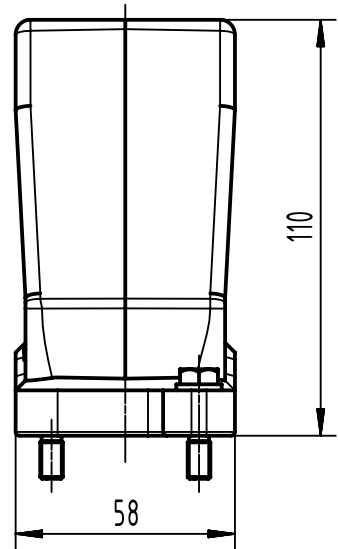

1 2 3 4 5 6

A  
B  
C  
D

|                   |  |  |   |                          |                           |  |
|-------------------|--|--|---|--------------------------|---------------------------|--|
|                   | All Dimensions in mm<br>Original Size DIN A4 |  | Scale<br>1:2                                      | Free size tol.           |                           | Ref.   |
|                   |  |  |   |                          |                           | Sub.   |
|                   | All rights reserved                          |  | Created by<br>SPRENB                              | Inspected by<br>GERB     | Standardisation<br>302077 | Date<br>2021-05-18                                       |
|                   | Department EL PD                             |  |   |                          |                           | State<br>Final Release                                   |
| HARTING           |  |  | Title<br>Han 24HPR Hood Top Entry 4xM25 ScrewLock |                          |                           | Doc-Key / ECM-Nr.<br>100188593/UGD/005/C<br>500000190688 |
| D-32339 Espelkamp |  |  | Type<br>TB  | Number<br>19 40 024 0474 |                           |  |
|                   |  |  |   |                          |                           | Rev.<br>C  |
|                   |  |  |   |                          |                           | Page<br>1/1  |