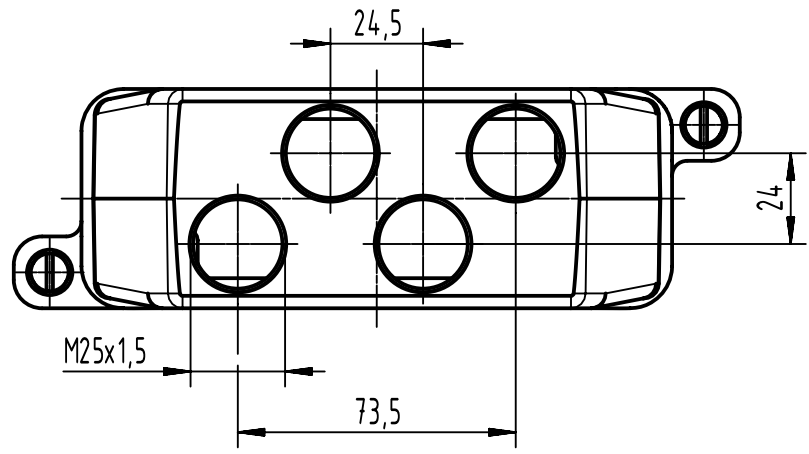

1 2 3 4 5 6

A  
B  
C  
D

|                   |  |  |   |                          |                           |  |
|-------------------|--|--|---|--------------------------|---------------------------|--|
|                   | All Dimensions in mm<br>Original Size DIN A4 |  | Scale<br>1:2                                      | Free size tol.           |                           | Ref.   |
|                   |  |  |   |                          |                           | Sub.   |
|                   | All rights reserved                          |  | Created by<br>SPRENB                              | Inspected by<br>GERB     | Standardisation<br>302077 | Date<br>2021-05-18                                       |
|                   | Department EL PD                             |  |   |                          |                           | State<br>Final Release                                   |
| HARTING           |  |  | Title<br>Han 24HPR Hood Top Entry 4xM25 ScrewLock |                          |                           | Doc-Key / ECM-Nr.<br>100188593/UGD/005/C<br>500000190688 |
| D-32339 Espelkamp |  |  | Type<br>TB  | Number<br>19 40 024 0474 |                           |  |
|                   |  |  |   |                          |                           | Rev.<br>C  |
|                   |  |  |   |                          |                           | Page<br>1/1  |