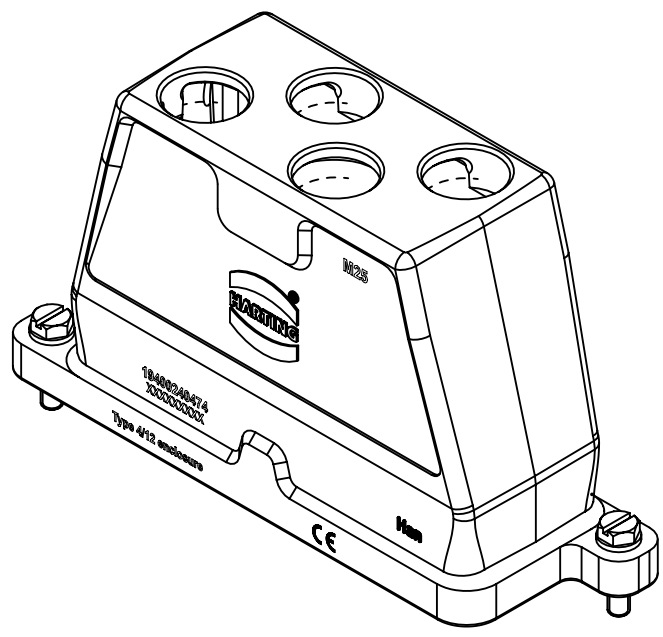

1 2 3 4 5 6

A  
B  
C  
D

|                   |  |  |   |                          |                           |  |
|-------------------|--|--|---|--------------------------|---------------------------|--|
|                   | All Dimensions in mm<br>Original Size DIN A4 |  | Scale<br>1:2                                      | Free size tol.           |                           | Ref.   |
|                   |  |  |   |                          |                           | Sub.   |
|                   | All rights reserved                          |  | Created by<br>SPRENB                              | Inspected by<br>GERB     | Standardisation<br>302077 | Date<br>2021-05-18                                       |
|                   | Department EL PD                             |  |   |                          |                           | State<br>Final Release                                   |
| HARTING           |  |  | Title<br>Han 24HPR Hood Top Entry 4xM25 ScrewLock |                          |                           | Doc-Key / ECM-Nr.<br>100188593/UGD/005/C<br>500000190688 |
| D-32339 Espelkamp |  |  | Type<br>TB  | Number<br>19 40 024 0474 |                           |  |
|                   |  |  |   |                          |                           | Rev.<br>C  |
|                   |  |  |   |                          |                           | Page<br>1/1  |