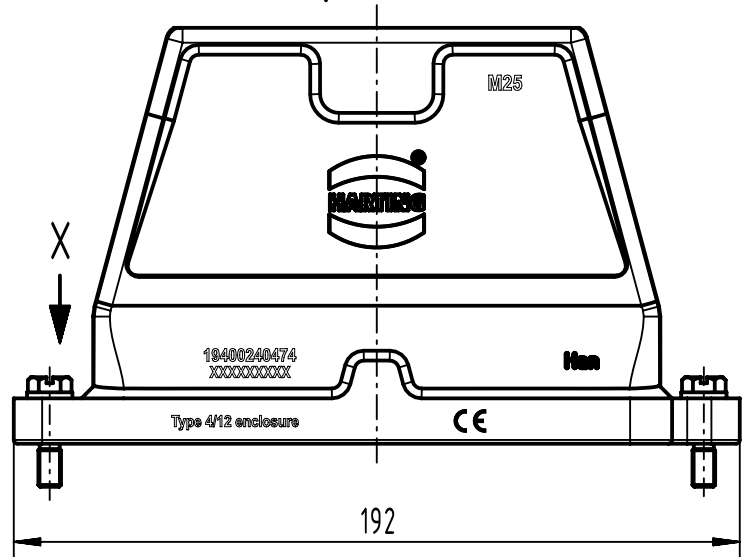

1 2 3 4 5 6

A  
B  
C  
D

|                   |  |  |   |                          |                           |  |
|-------------------|--|--|---|--------------------------|---------------------------|--|
|                   | All Dimensions in mm<br>Original Size DIN A4 |  | Scale<br>1:2                                      | Free size tol.           |                           | Ref.   |
|                   |  |  |   |                          |                           | Sub.   |
|                   | All rights reserved                          |  | Created by<br>SPRENB                              | Inspected by<br>GERB     | Standardisation<br>302077 | Date<br>2021-05-18                                       |
|                   | Department EL PD                             |  |   |                          |                           | State<br>Final Release                                   |
| HARTING           |  |  | Title<br>Han 24HPR Hood Top Entry 4xM25 ScrewLock |                          |                           | Doc-Key / ECM-Nr.<br>100188593/UGD/005/C<br>500000190688 |
| D-32339 Espelkamp |  |  | Type<br>TB  | Number<br>19 40 024 0474 |                           |  |
|                   |  |  |   |                          |                           | Rev.<br>C  |
|                   |  |  |   |                          |                           | Page<br>1/1  |