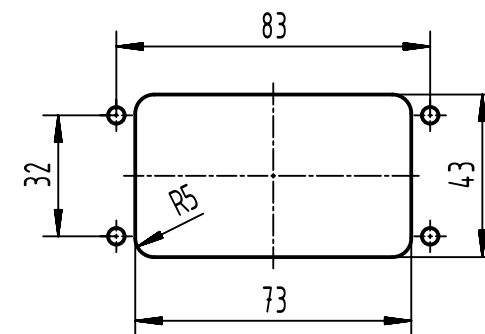

panel cut out
for assembly from
the inner side of cabinet

	All Dimensions in mm Original Size DIN A4		Scale 1:2	Free size tol.		Ref.		
						Sub.		
	All rights reserved		Created by SPRENB	Inspected by HERBRECHTSME	Standardisation	Date 2023-06-19	State Final Release	
	Department EL PD		Title Han-Eco 10B Outd-HBM/RA-with DL				Doc-Key / ECM-Nr. 100767895/UGD/001/B 500000244.068	
HARTING D-32339 Espelkamp			Type TB	Number 19 43 210 0310			Rev. B	Page 1/1